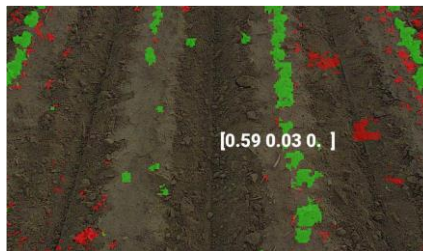

How Deep Learning and Robotics are Transforming Agriculture

Chris Padwick

Director of Computer Vision
Machine Learning

Blue River Technology

High Level Overview of Spraying

See & Spray™

EMBEDDED
VISION
SUMMIT™

TECHNOLOGY

Computer Vision | Machine Learning | Edge Computing | Rugged cameras | Robotics

2024: S&S Used in Over 1M Acres
Greater than 8M gallons of tank mix saved, > 50% savings

Real-Time Image Quality Predictions